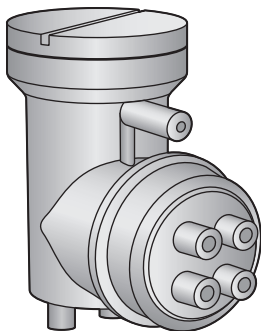

NEMA 4X Junction Box

PLO-000-254

4" x 4" x 2"

NEMA 4X Junction Box

PLO-000-277

4" x 4" x 4"

Nylon Liquid-Tight Cord Grip

PMP-000-111

Wire size .24" - .47"

Nylon Liquid-Tight Cord Grip

PMP-000-143

Wire size .39" - .56"

NEMA 4X Splice Box

PLO-000-402

Watertight external splice box

www.flxx.com

Poly riser with Orenco electrical splice box.