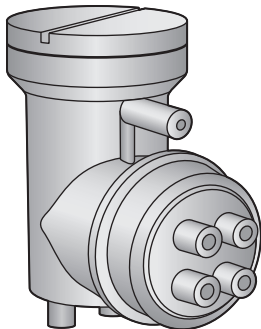

NEMA 4X Junction Box

PLO-000-254

4" x 4" x 2"

NEMA 4X Junction Box

PLO-000-277

4" x 4" x 4"

Nylon Liquid-Tight Cord Grip

PMP-000-111

Wire size .24" - .47"

Nylon Liquid-Tight Cord Grip

PMP-000-143

Wire size .39" - .56"

NEMA 4X Splice Box

PLO-000-402

Watertight external splice box

www.flxx.com

Poly riser with Orenco electrical splice box.