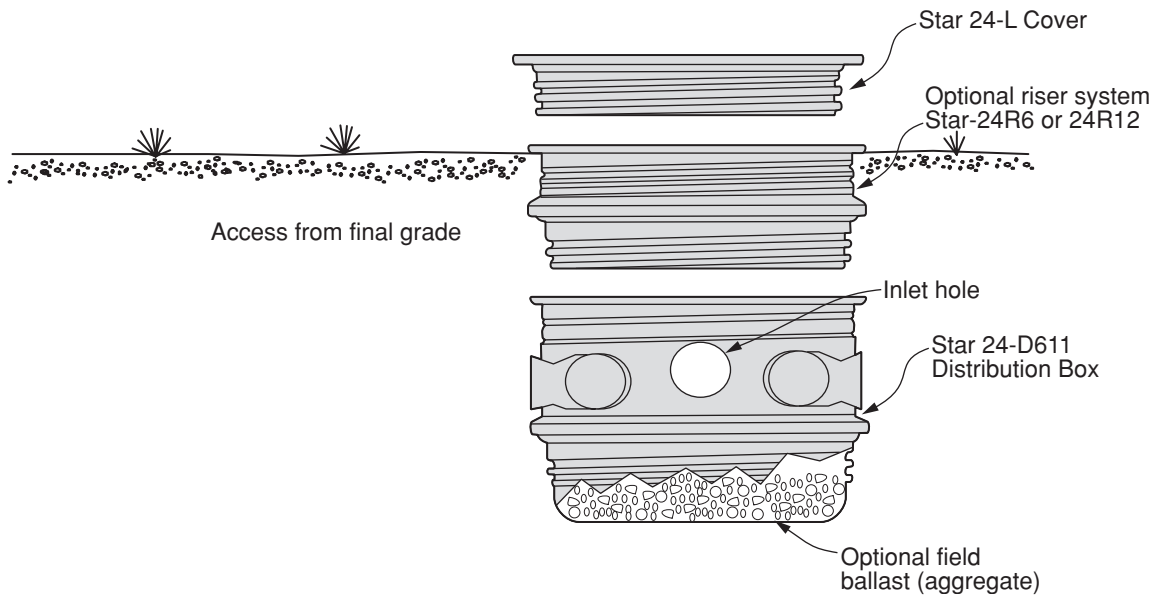

Roth Global Plastics, Inc.

Monster D-Box

- 12-hole d-box.
- Quick and easy pipe seals.
- Invert drop of 2" between inlet and outlets.
- Basin can be weighted to maintain level.
- Can be elevated to grade with FRALO risers.
- Includes 24" threaded poly lid.